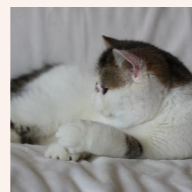

Svajone's Charisma

SILVER TABBY VAN · 7345-*****