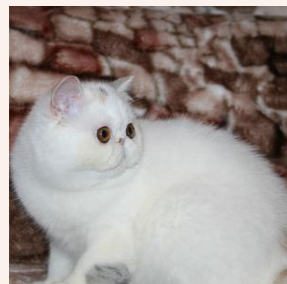

CFA CH Svajone's Win-Win

SEX FEMALE · COLOR BROWN PATCHED SPOTTED TABBY/WHITE · BIRTHDATE 29 MAY 2015

PARENTS

CFA CH Confiture's Vanyusha of Svajone

CAMEO TABBY/WHITE

GRANDPARENTS

Black Pearls Vernisage of Confiture

GC D'Eden Lover Giulia

GREAT-GRANDPARENTS

Unknown

Unknown

Unknown

Unknown

CFA CH (Grandpointed) Svajone's Queen

BLUE SILVER PATCH TABBY/WHITE