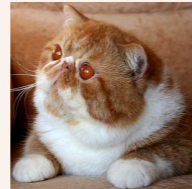

CH Kuorii Garfield of San-Fe

RED MAC TABBY-WHITE · 7940-*****