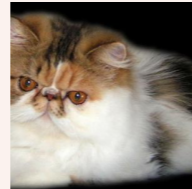

Kis'Herbas Shiba of Kuorii