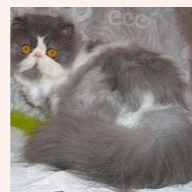

Pedigree of

CFA CH Mellowcherry Kaieteur of Svajone

SEX FEMALE · COLOR CAMEO SPOTTED TABBY/WHITE · BIRTHDATE 19 DECEMBER 2014

PARENTS

CH Sweet Bear's Pumba

RED TABBY-WHITE · 7940-*****

GRANDPARENTS

Ximuly's Red Hot Chilly Pepper

RED TABBY-WHITE · 7940-*****

Ximuly's Cinderella

RED TABBY-WHITE LH · 7799-*****

GREAT-GRANDPARENTS

CH Calivan's SGT. Pepper of Kobano

BLACK-WHITE · 7808-*****

CH Jubileum's Red Riding Hood DM

RED-WHITE PER · 1111-*****

Real World Just Joey

CREAM TABBY · 7754-*****

Ximuly's Infiniti

CALICO · 7749-*****

CH Prestega Arnie of Cat'Studio

CREAM-WHITE · 7804-*****

GC Prestega Dominique

BLUE-WHITE · 7806-*****

Prestega Tereza

TORTOISEHELL SMOKE · 7725-*****

Cat'Studio Yo-Yo

BLUE SMOKE-WHITE LH · 7799-*****

Cat's Studio Sylvester

BLUE SILVER TABBY-WHITE · 7992-*****

Prestega Makarena

BLUE-WHITE LH · 7799-*****