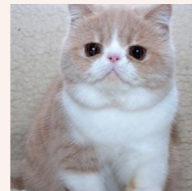

Pedigree of

CFA CH Mellowcherry Kaieteur of Svajone

SEX FEMALE · COLOR CAMEO SPOTTED TABBY/WHITE · BIRTHDATE 19 DECEMBER 2014

PARENTS

CH Sweet Bear's Pumba

RED TABBY-WHITE · 7940-*****

GRANDPARENTS

Ximuly's Red Hot Chilly Pepper

RED TABBY-WHITE · 7940-*****

Ximuly's Cinderella

RED TABBY-WHITE LH · 7799-*****

GREAT-GRANDPARENTS

CH Calivan's SGT. Pepper of Kobano

BLACK-WHITE · 7808-*****

CH Jubileum's Red Riding Hood DM

RED-WHITE PER · 1111-*****

Real World Just Joey

CREAM TABBY · 7754-*****

Ximuly's Infiniti

CALICO · 7749-*****

CH Prestega Arnie of Cat'Studio

CREAM-WHITE · 7804-*****

GC Prestega Dominique

BLUE-WHITE · 7806-*****