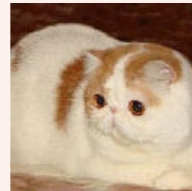

GRANDPARENTS

Ximuly's Red Hot Chilly Pepper

RED TABBY-WHITE · 7940-*****