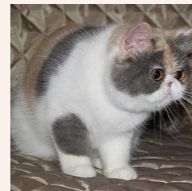

Svajone's Diva of Dore-Diamond
DILUTE CALICO SMOKE · 7443-*****