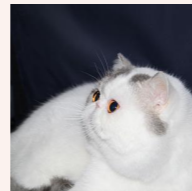

Svajone's Opal Glass
BLUE SILVER TABBY/WHITE (VAN)