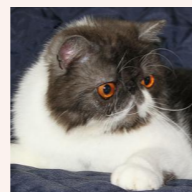

Svajone's Zingara
BLACK SMOKE-WHITE