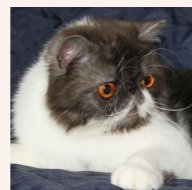

CATTERY SVAJONĖ

Pedigree of

Svajone's Vera Primavera

SEX FEMALE · BIRTHDATE 19 SEPTEMBER 2014

PARENTS

CFA CH Svajone's Macaroon
CAMEO TABBY/WHITE

CFA CH Svajone's Glamour
SILVER TABBY VAN

GRANDPARENTS

Svajone's Effulgent
BLUE MAC TABBY/WHITE · 7392-*****

Svajone's Diva of Dore-Diamond
DILUTE CALICO SMOKE · 7443-*****

Svajone's Opal Glass
BLUE SILVER TABBY/WHITE (VAN)

Svajone's Zingara
BLACK SMOKE-WHITE