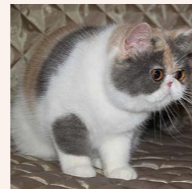

Svajone's Diva of Dore-Diamond
DILUTE CALICO SMOKE · 7443-*****