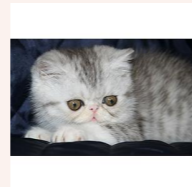

GRANDPARENTS

Svajone's Effulgent
BLUE MAC TABBY/WHITE · 7392-*****