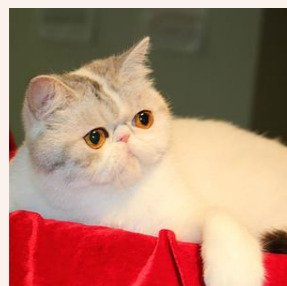

CATTERY SVAJONĖ

Pedigree of

Svajone's Vera Primavera

SEX FEMALE · BIRTHDATE 19 SEPTEMBER 2014

PARENTS

CFA CH Svajone's Macaroon
CAMEO TABBY/WHITE

CFA CH Svajone's Glamour
SILVER TABBY VAN

GRANDPARENTS