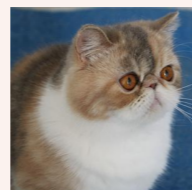

Svajone's Millenium

BLUE SILVER PATCH CL TABBY/WHITE · 7387-*****

GREAT-GRANDPARENTS

CH Kis'Herbas Lennox of Divinity

BROWN SPOTTED TABBY-WHITE · 7944-*****

Svajone's Rumba of Alqasr

BLUE SILVER TABBY/WHITE · 7393-*****

Svajone's Opal Glass

BLUE SILVER TABBY/WHITE (VAN)

Malinka Zarina

BLUE SILVER PATCH SPOTTED TABBY-WHITE · 7993-*****

Lelija Charleston of Molimoli

BROWN TABBY-WHITE · 7944-*****

CH Kis'Herbas Lavazza of Siriuken

SMOKE TORTOISESHELL · 7725-*****

Ruslana's Blue Bandit of Svajone

BLUE MAC TABBY/WHITE · 7392-*****

Svajone's Enigma

BLUE SILVER PATCH TABBY · 7837-*****