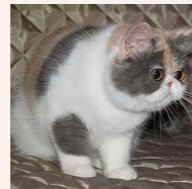

CATTERY SVAJONĖ

Pedigree of

Svajone's Uoga

SEX FEMALE · BIRTHDATE 15 AUGUST 2014

PARENTS

CFA CH Svajone's Macaroon

CAMEO TABBY/WHITE

Svajone's Charisma

SILVER TABBY VAN · 7345-*****

GRANDPARENTS

Svajone's Effulgent

BLUE MAC TABBY/WHITE · 7392-*****

Svajone's Diva of Dore-Diamond

DILUTE CALICO SMOKE · 7443-*****

CH Kis'Herbas Lennox of Divinity

BROWN SPOTTED TABBY-WHITE · 7944-*****