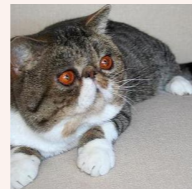

SILVER TABBY VAN · 7345-*****

GRANDPARENTS

Svajone's Effulgent

BLUE MAC TABBY/WHITE · 7392-*****

Svajone's Diva of Dore-Diamond

DILUTE CALICO SMOKE · 7443-*****

CH Kis'Herbas Lennox of Divinity

BROWN SPOTTED TABBY-WHITE · 7944-*****