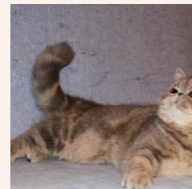

Svajone's Enigma

BLUE SILVER PATCH TABBY · 7837-*****

GREAT-GRANDPARENTS

CH Kis'Herbas Lennox of Divinity

BROWN SPOTTED TABBY-WHITE · 7944-*****

Svajone's Rumba of Alqasr

BLUE SILVER TABBY/WHITE · 7393-*****

Svajone's Opal Glass

BLUE SILVER TABBY/WHITE (VAN)

Malinka Zarina

BLUE SILVER PATCH SPOTTED TABBY-WHITE · 7993-*****

CH Dega-Bulu's Casper

BROWN MAC TABBY-WHITE

CH Shin-Flein Pandora

RW SGC Kis'Herbas Vinnetu of Svajone

BLUE SILVER TABBY

Kis'Herbas Issima of Svajone

BLUE PATCH TABBY/WHITE ELH