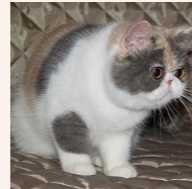

Svajone's Diva of Dore-Diamond

DILUTE CALICO SMOKE · 7443-*****