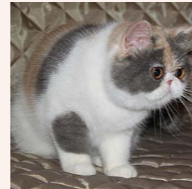

Svajone's Diva of Dore-Diamond
DILUTE CALICO SMOKE · 7443-*****