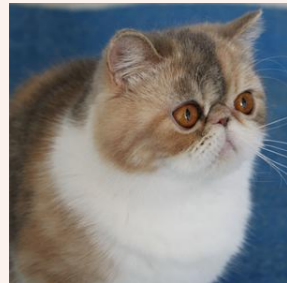

CATTERY SVAJONĖ

Pedigree of

Svajone's Gold Pearls

SEX FEMALE · BIRTHDATE 30 JULY 2014

PARENTS

CFA CH Svajone's Macaroon
CAMEO TABBY/WHITE

Svajone's Millenium
BLUE SILVER PATCH CL TABBY/WHITE · 7387-*****

GRANDPARENTS

Svajone's Effulgent
BLUE MAC TABBY/WHITE · 7392-*****

Svajone's Diva of Dore-Diamond
DILUTE CALICO SMOKE · 7443-*****

Ruslana's Blue Bandit of Svajone
BLUE MAC TABBY/WHITE · 7392-*****

Svajone's Enigma
BLUE SILVER PATCH TABBY · 7837-*****