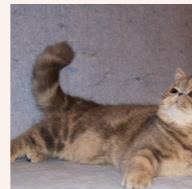

CATTERY SVAJONĖ

Pedigree of

Svajone's Gold Pearls

SEX FEMALE · BIRTHDATE 30 JULY 2014

PARENTS

CFA CH Svajone's Macaroon
CAMEO TABBY/WHITE

Svajone's Millenium
BLUE SILVER PATCH CL TABBY/WHITE · 7387-*****

GRANDPARENTS

Svajone's Effulgent
BLUE MAC TABBY/WHITE · 7392-*****

Svajone's Diva of Dore-Diamond
DILUTE CALICO SMOKE · 7443-*****

Ruslana's Blue Bandit of Svajone
BLUE MAC TABBY/WHITE · 7392-*****

Svajone's Enigma
BLUE SILVER PATCH TABBY · 7837-*****