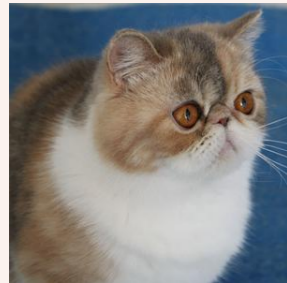

CATTERY SVAJONĖ

Pedigree of

Svajone's Tango

SEX FEMALE · BIRTHDATE 30 JULY 2014

PARENTS

CFA CH Svajone's Macaroon

CAMEO TABBY/WHITE

Svajone's Millenium

BLUE SILVER PATCH CL TABBY/WHITE · 7387-*****

GRANDPARENTS

Svajone's Effulgent

BLUE MAC TABBY/WHITE · 7392-*****

Svajone's Diva of Dore-Diamond

DILUTE CALICO SMOKE · 7443-*****

Ruslana's Blue Bandit of Svajone