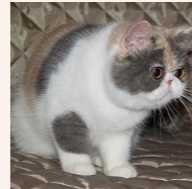

CATTERY SVAJONĖ

Pedigree of

Svajone's Tango

SEX FEMALE · BIRTHDATE 30 JULY 2014

PARENTS

CFA CH Svajone's Macaroon

CAMEO TABBY/WHITE

Svajone's Millenium

BLUE SILVER PATCH CL TABBY/WHITE · 7387-*****

GRANDPARENTS

Svajone's Effulgent

BLUE MAC TABBY/WHITE · 7392-*****

Svajone's Diva of Dore-Diamond

DILUTE CALICO SMOKE · 7443-*****

Ruslana's Blue Bandit of Svajone