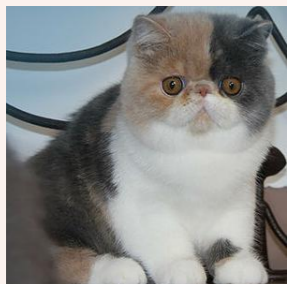

GREAT-GRANDPARENTS

Unknown

Unknown

Unknown

Unknown

GC D'Eden Lover Giulia