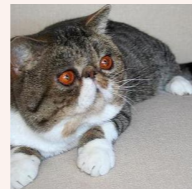

CH Kis'Herbas Lennox of Divinity

BROWN SPOTTED TABBY-WHITE · 7944-*****