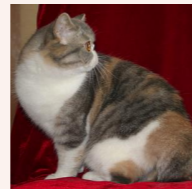

Malinka Zarina

BLUE SILVER PATCH SPOTTED TABBY-WHITE · 7993-*****