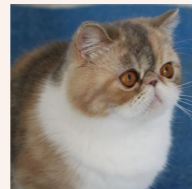

CATTERY SVAJONĖ

Pedigree of

Svajone's Quanta

SEX FEMALE · BIRTHDATE 13 AUGUST 2013

PARENTS

Svajone's Dandelion

CREAM SILVER TABBY VAN · 7392-*****

Svajone's Charisma

SILVER TABBY VAN · 7345-*****

GRANDPARENTS

Svajone's Opal Glass

BLUE SILVER TABBY/WHITE (VAN)

Malinka Zarina

BLUE SILVER PATCH SPOTTED TABBY-WHITE · 7993-*****

CH Kis'Herbas Lennox of Divinity

BROWN SPOTTED TABBY-WHITE · 7944-*****

Svajone's Millenium

BLUE SILVER PATCH CL TABBY/WHITE · 7387-*****

GREAT-GRANDPARENTS

Ruslana's Blue Bandit of Svajone

BLUE MAC TABBY/WHITE · 7392-*****

Svajone's Dew Droplet

BLUE SILVER TABBY/WHITE · 7993-*****