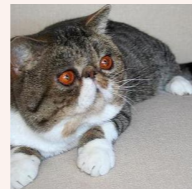

CATTERY SVAJONĖ

Pedigree of

Svajone's Quanta

SEX FEMALE · BIRTHDATE 13 AUGUST 2013

PARENTS

Svajone's Dandelion

CREAM SILVER TABBY VAN · 7392-*****

Svajone's Charisma

SILVER TABBY VAN · 7345-*****

GRANDPARENTS

Svajone's Opal Glass

BLUE SILVER TABBY/WHITE (VAN)

Malinka Zarina

BLUE SILVER PATCH SPOTTED TABBY-WHITE · 7993-*****

CH Kis'Herbas Lennox of Divinity

BROWN SPOTTED TABBY-WHITE · 7944-*****

Svajone's Millenium

BLUE SILVER PATCH CL TABBY/WHITE · 7387-*****

GREAT-GRANDPARENTS

Ruslana's Blue Bandit of Svajone

BLUE MAC TABBY/WHITE · 7392-*****

Svajone's Dew Droplet

BLUE SILVER TABBY/WHITE · 7993-*****