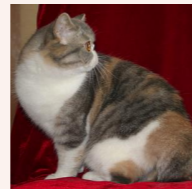

CATTERY SVAJONĖ

Pedigree of

Svajone's Quanta

SEX FEMALE · BIRTHDATE 13 AUGUST 2013

PARENTS

Svajone's Dandelion

CREAM SILVER TABBY VAN · 7392-*****

Svajone's Charisma

SILVER TABBY VAN · 7345-*****

GRANDPARENTS

Svajone's Opal Glass

BLUE SILVER TABBY/WHITE (VAN)

Malinka Zarina

BLUE SILVER PATCH SPOTTED TABBY-WHITE · 7993-*****

CH Kis'Herbas Lennox of Divinity

BROWN SPOTTED TABBY-WHITE · 7944-*****