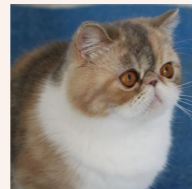

CFA CH (Grandpointed) Svajone's Queen

SEX FEMALE · COLOR BLUE SILVER PATCH TABBY/WHITE · BIRTHDATE 13 AUGUST 2013

PARENTS

Svajone's Dandelion

CREAM SILVER TABBY VAN · 7392-*****

Svajone's Charisma

SILVER TABBY VAN · 7345-*****

GRANDPARENTS

Svajone's Opal Glass

BLUE SILVER TABBY/WHITE (VAN)

Malinka Zarina

BLUE SILVER PATCH SPOTTED TABBY-WHITE · 7993-*****

CH Kis'Herbas Lennox of Divinity

BROWN SPOTTED TABBY-WHITE · 7944-*****

Svajone's Millenium

BLUE SILVER PATCH CL TABBY/WHITE · 7387-*****

GREAT-GRANDPARENTS

Ruslana's Blue Bandit of Svajone

BLUE MAC TABBY/WHITE · 7392-*****

Svajone's Dew Droplet

BLUE SILVER TABBY/WHITE · 7993-*****

CH Dark Diamond Angelic Vision