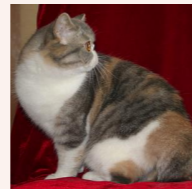

CFA CH (Grandpointed) Svajone's Queen

SEX FEMALE · COLOR BLUE SILVER PATCH TABBY/WHITE · BIRTHDATE 13 AUGUST 2013

PARENTS

Svajone's Dandelion

CREAM SILVER TABBY VAN · 7392-*****

Svajone's Charisma

SILVER TABBY VAN · 7345-*****

GRANDPARENTS

Svajone's Opal Glass

BLUE SILVER TABBY/WHITE (VAN)

Malinka Zarina

BLUE SILVER PATCH SPOTTED TABBY-WHITE · 7993-*****

CH Kis'Herbas Lennox of Divinity

BROWN SPOTTED TABBY-WHITE · 7944-*****

Svajone's Millenium