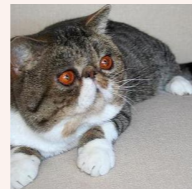

CFA CH (Grandpointed) Svajone's Queen

SEX FEMALE · COLOR BLUE SILVER PATCH TABBY/WHITE · BIRTHDATE 13 AUGUST 2013

PARENTS

Svajone's Dandelion

CREAM SILVER TABBY VAN · 7392-*****

Svajone's Charisma

SILVER TABBY VAN · 7345-*****

GRANDPARENTS

Svajone's Opal Glass

BLUE SILVER TABBY/WHITE (VAN)

Malinka Zarina

BLUE SILVER PATCH SPOTTED TABBY-WHITE · 7993-*****

CH Kis'Herbas Lennox of Divinity

BROWN SPOTTED TABBY-WHITE · 7944-*****

Svajone's Millenium

BLUE SILVER PATCH CL TABBY/WHITE · 7387-*****

GREAT-GRANDPARENTS

Ruslana's Blue Bandit of Svajone

BLUE MAC TABBY/WHITE · 7392-*****

Svajone's Dew Droplet

BLUE SILVER TABBY/WHITE · 7993-*****

CH Dark Diamond Angelic Vision