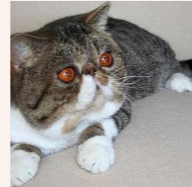

GRANDPARENTS

CH Kis'Herbas Lennox of Divinity

BROWN SPOTTED TABBY-WHITE · 7944-*****