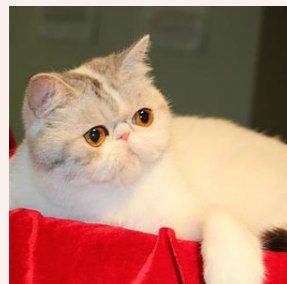

CFA CH Svajone's Glamour

SILVER TABBY VAN