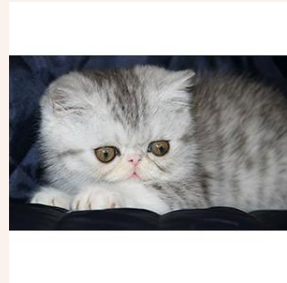

CATTERY SVAJONĖ

Pedigree of

Svajone's Pasaka

SEX FEMALE · BIRTHDATE 28 JULY 2013

PARENTS

Svajone's Effulgent

BLUE MAC TABBY/WHITE · 7392-*****

CFA CH Svajone's Glamour

SILVER TABBY VAN

GRANDPARENTS

CH Kis'Herbas Lennox of Divinity

BROWN SPOTTED TABBY-WHITE · 7944-*****

Svajone's Rumba of Alqasr

BLUE SILVER TABBY/WHITE · 7393-*****

Svajone's Opal Glass

BLUE SILVER TABBY/WHITE (VAN)