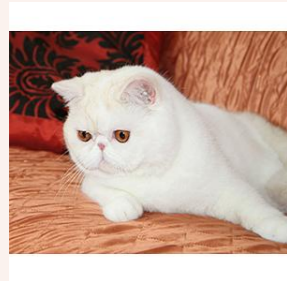

CATTERY SVAJONĖ

Pedigree of

Svajone's Ophelia

SEX FEMALE · BIRTHDATE 11 JULY 2013

PARENTS

Svajone's Dandelion

CREAM SILVER TABBY VAN · 7392-*****

Svajone's Zingara