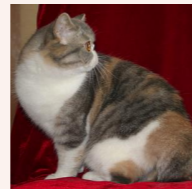

CATTERY SVAJONĖ

Pedigree of

Svajone's Ophelia

SEX FEMALE · BIRTHDATE 11 JULY 2013

PARENTS

Svajone's Dandelion

CREAM SILVER TABBY VAN · 7392-*****

Svajone's Zingara

BLACK SMOKE-WHITE

GRANDPARENTS

Svajone's Opal Glass

BLUE SILVER TABBY/WHITE (VAN)

Malinka Zarina

BLUE SILVER PATCH SPOTTED TABBY-WHITE · 7993-*****

CH Sweet Luck Tiger-Sun of Kis'Herbas

SILVER TABBY · 7736-*****