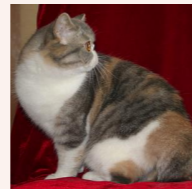

CATTERY SVAJONĖ

Pedigree of

CFA CH Svajone's Optimum

SEX FEMALE · COLOR BLUE SILVER TABBY/WHITE · BIRTHDATE 11 JULY 2013

PARENTS

Svajone's Dandelion

CREAM SILVER TABBY VAN · 7392-*****

Svajone's Zingara

BLACK SMOKE-WHITE

GRANDPARENTS

Svajone's Opal Glass

BLUE SILVER TABBY/WHITE (VAN)

Malinka Zarina

BLUE SILVER PATCH SPOTTED TABBY-WHITE · 7993-*****

CH Sweet Luck Tiger-Sun of Kis'Herbas

SILVER TABBY · 7736-*****