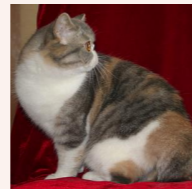

CFA CH (Grandpointed) Svajone's Orchidea

SEX FEMALE · COLOR SILVER PATCHED MACKEREL TABBY/WHITE · BIRTHDATE 11 JULY 2013

PARENTS

Svajone's Dandelion

CREAM SILVER TABBY VAN · 7392-*****

Svajone's Zingara

BLACK SMOKE-WHITE

GRANDPARENTS

Svajone's Opal Glass

BLUE SILVER TABBY/WHITE (VAN)

Malinka Zarina

BLUE SILVER PATCH SPOTTED TABBY-WHITE · 7993-*****

CH Sweet Luck Tiger-Sun of Kis'Herbas

SILVER TABBY · 7736-*****

Svajone's Karma-In-Luck of Cynder