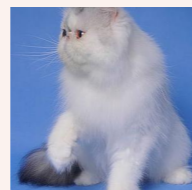

CFA CH (Grandpointed) Svajone's Orchidea

SEX FEMALE · COLOR SILVER PATCHED MACKEREL TABBY/WHITE · BIRTHDATE 11 JULY 2013

PARENTS

Svajone's Dandelion

CREAM SILVER TABBY VAN · 7392-*****

Svajone's Zingara

BLACK SMOKE-WHITE

GRANDPARENTS

Svajone's Opal Glass

BLUE SILVER TABBY/WHITE (VAN)

Malinka Zarina

BLUE SILVER PATCH SPOTTED TABBY-WHITE · 7993-*****

CH Sweet Luck Tiger-Sun of Kis'Herbas

SILVER TABBY · 7736-*****

Svajone's Karma-In-Luck of Cynder

SILVER TABBY/WHITE VAN

GREAT-GRANDPARENTS

Ruslana's Blue Bandit of Svajone

BLUE MAC TABBY/WHITE · 7392-*****

Svajone's Dew Droplet

BLUE SILVER TABBY/WHITE · 7993-*****

CH Dark Diamond Angelic Vision

BROWN TABBY-WHITE · 7944-*****