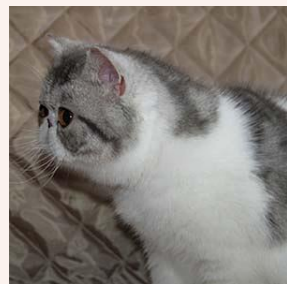

Svajone's Gladness

BLUE SILVER TABBY/WHITE