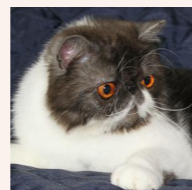

Svajone's Zingara

BLACK SMOKE-WHITE

GREAT-GRANDPARENTS

Lelija Charleston of Molimoli

BROWN TABBY-WHITE · 7944-*****

CH Kis'Herbas Lavazza of Siriuken

SMOKE TORTOISESHELL · 7725-*****

Svajone's Nemunas of Danadia

7392-*****

Svajone's Karma-In-Luck of Cynder

SILVER TABBY/WHITE VAN

Ruslana's Blue Bandit of Svajone

BLUE MAC TABBY/WHITE · 7392-*****

Svajone's Dew Droplet

BLUE SILVER TABBY/WHITE · 7993-*****

CH Sweet Luck Tiger-Sun of Kis'Herbas

SILVER TABBY · 7736-*****

Svajone's Karma-In-Luck of Cynder

SILVER TABBY/WHITE VAN