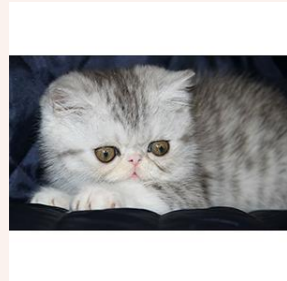

CATTERY SVAJONĖ

Pedigree of

Svajone's Noble

SEX FEMALE · BIRTHDATE 9 JULY 2013

PARENTS

Svajone's Effulgent

BLUE MAC TABBY/WHITE · 7392-*****

Svajone's Gladness