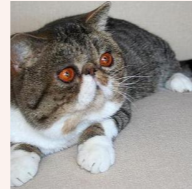

GRANDPARENTS

CH Kis'Herbas Lennox of Divinity

BROWN SPOTTED TABBY-WHITE · 7944-*****