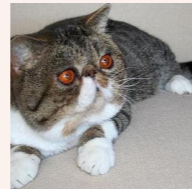

GRANDPARENTS

CH Kis'Herbas Lennox of Divinity

BROWN SPOTTED TABBY-WHITE · 7944-*****