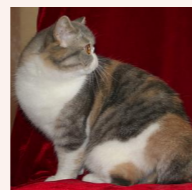

Malinka Zarina

BLUE SILVER PATCH SPOTTED TABBY-WHITE · 7993-*****

GREAT-GRANDPARENTS

Lelija Charleston of Molimoli

BROWN TABBY-WHITE · 7944-*****

CH Kis'Herbas Lavazza of Siriuken

SMOKE TORTOISESHELL · 7725-*****

Svajone's Nemunas of Danadia

7392-*****

Svajone's Karma-In-Luck of Cynder

SILVER TABBY/WHITE VAN

Ruslana's Blue Bandit of Svajone

BLUE MAC TABBY/WHITE · 7392-*****

Svajone's Dew Droplet

BLUE SILVER TABBY/WHITE · 7993-*****

CH Dark Diamond Angelic Vision

BROWN TABBY-WHITE · 7944-*****

Malinka Luiza

CAMEO MAC TABBY-WHITE · 7993-*****