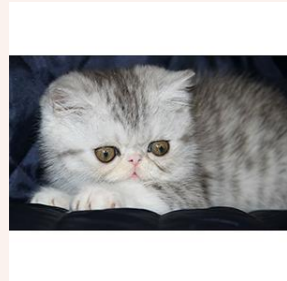

CATTERY SVAJONĖ

Pedigree of

Svajone's Meshkis

SEX FEMALE · COLOR RED SILVER SPOTTED TABBY/WHITE · BIRTHDATE 2 JULY 2013

PARENTS

Svajone's Effulgent

BLUE MAC TABBY/WHITE · 7392-*****

Svajone's Diva of Dore-Diamond