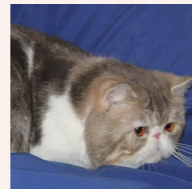

CATTERY SVAJONĖ

Pedigree of

CFA CH Svajone's Luminary

SEX FEMALE · BIRTHDATE 25 MARCH 2013

PARENTS

Svajone's Effulgent

BLUE MAC TABBY/WHITE · 7392-*****

CFA CH Svajone's Happy Girl

BLUE SILVER PATCH TABBY/WHITE

GRANDPARENTS

CH Kis'Herbas Lennox of Divinity

BROWN SPOTTED TABBY-WHITE · 7944-*****

Svajone's Rumba of Alqasr

BLUE SILVER TABBY/WHITE · 7393-*****

Svajone's Eden

BLUE SILVER TABBY-WHITE