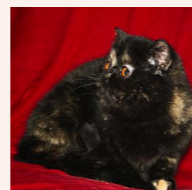

Kis'Herbas Chiara of Svajone

TORTIE · 7747-*****

GREAT-GRANDPARENTS

Lelija Charleston of Molimoli

BROWN TABBY-WHITE · 7944-*****

CH Kis'Herbas Lavazza of Siriuken

SMOKE TORTOISESHELL · 7725-*****

Svajone's Nemunas of Danadia

7392-*****

Svajone's Karma-In-Luck of Cynder

SILVER TABBY/WHITE VAN

RW SGC Kis'Herbas Vinnetu of Svajone

BLUE SILVER TABBY

Kis'Herbas Issima of Svajone

BLUE PATCH TABBY/WHITE ELH

GC Chancery Sunset Tan of Kis'Herbas

7754-*****

CH Kis'Herbas Lavazza of Siriuken

SMOKE TORTOISESHELL · 7725-*****