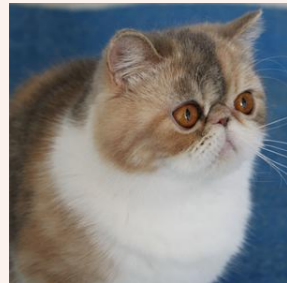

CATTERY SVAJONĖ

Pedigree of

CFA CH Svajone's Kerinti

SEX FEMALE · BIRTHDATE 6 MARCH 2013

PARENTS

Svajone's Aquamarine
BLUE SILVER TABBY/WHITE

Svajone's Millenium
BLUE SILVER PATCH CL TABBY/WHITE · 7387-*****

GRANDPARENTS

Svajone's Eden
BLUE SILVER TABBY-WHITE

Svajone's Rumba of Alqasr
BLUE SILVER TABBY/WHITE · 7393-*****

Ruslana's Blue Bandit of Svajone
BLUE MAC TABBY/WHITE · 7392-*****

Svajone's Enigma
BLUE SILVER PATCH TABBY · 7837-*****