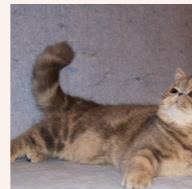

CATTERY SVAJONĖ

Pedigree of

CFA CH Svajone's Kerinti

SEX FEMALE · BIRTHDATE 6 MARCH 2013

PARENTS

Svajone's Aquamarine
BLUE SILVER TABBY/WHITE

Svajone's Millenium
BLUE SILVER PATCH CL TABBY/WHITE · 7387-*****

GRANDPARENTS

Svajone's Eden
BLUE SILVER TABBY-WHITE

Svajone's Rumba of Alqasr
BLUE SILVER TABBY/WHITE · 7393-*****

Ruslana's Blue Bandit of Svajone
BLUE MAC TABBY/WHITE · 7392-*****

Svajone's Enigma
BLUE SILVER PATCH TABBY · 7837-*****